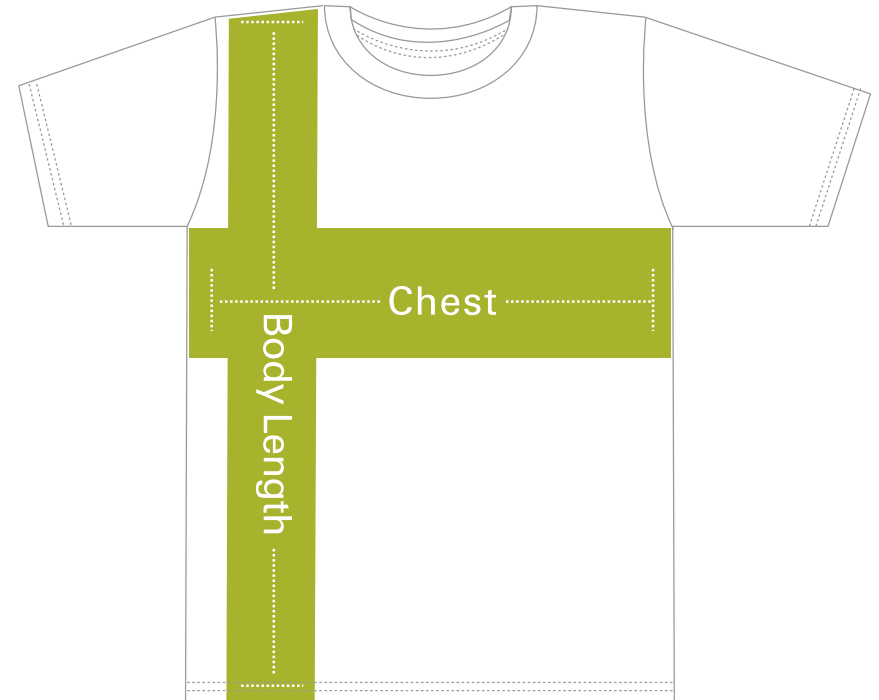

# Size Chart

## Men/Unisex Shirts

Mens	S	M	L	XL	XXL	XXXL
Chest (cm)	50	53	56	59	62	65
Body Length (cm)	67	70	73	76	79	82

### Chest:

Measure straight across the chest from underarm to underarm.  
Be sure to keep tape level straight for a more accurate measurement.

### Body Length:

Measure from the highest point of the shoulder to the bottom of shirt.  
Be sure to keep tape level straight for a more accurate measurement.

This sizing chart is approximate. For more detailed information,  
please see garment specifications or contact a customer service representative.