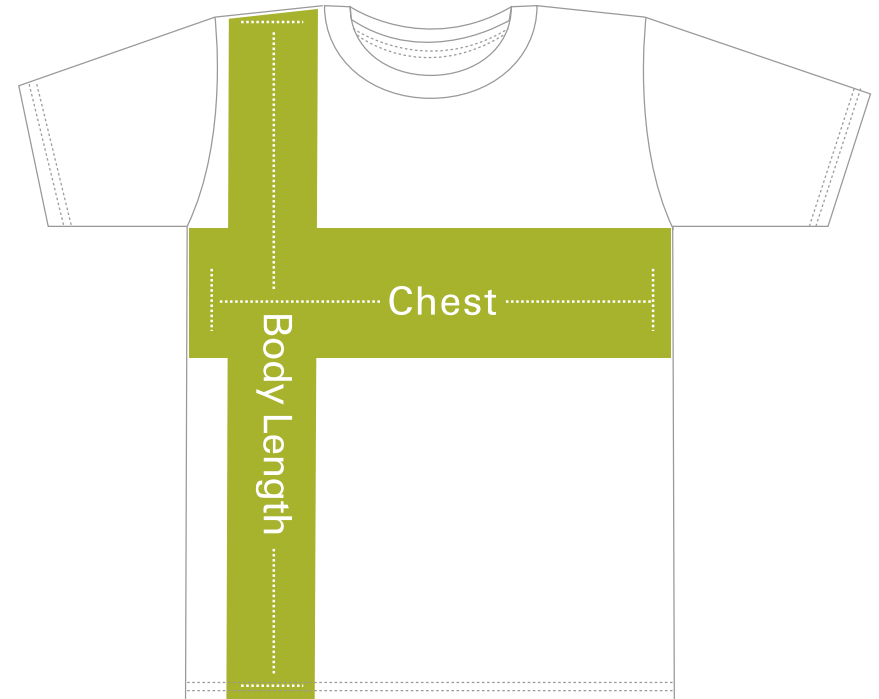

# Size Chart

## Women Shirts

Womens	XS	S	M	L	XL	XXL
Chest (cm)	43	46	49	52	55	58
Body Length (cm)	59	62	65	68	71	74

### Chest:

Measure straight across the chest from underarm to underarm.  
Be sure to keep tape level straight for a more accurate measurement.

### Body Length:

Measure from the highest point of the shoulder to the bottom of shirt.  
Be sure to keep tape level straight for a more accurate measurement.

This sizing chart is approximate. For more detailed information,  
please see garment specifications or contact a customer service representative.